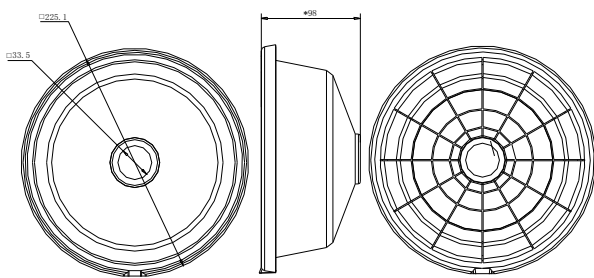

DS-1253ZJ-L

Rain Shade for Outdoor Dome Camera

Features:

- Water chute design for preventing rainwater from flowing to camera housing;
- Prevent direct sunlight and improve image quality;
- Rain protection and six-level windproof;
- Weaken the possibility of freezing;
- Match up with wall mount(DS-1273ZJ series)

Dimension:

Order Model:

DS-1253ZJ-L

Parameter:

Model	DS-1253ZJ-L
Parameters	Rain Shade for Outdoor Dome Camera
Appearance	Hikvision White
Material	PP+30%GF
Dimension	Φ 225.1×98mm
Weight	198g

Notice:

- The rain shade should be installed on flat wall
- The wall must be capable of supporting over 3 times as much as the total weight of the camera and accessory.

Note: The actual dome camera may vary from the picture above.