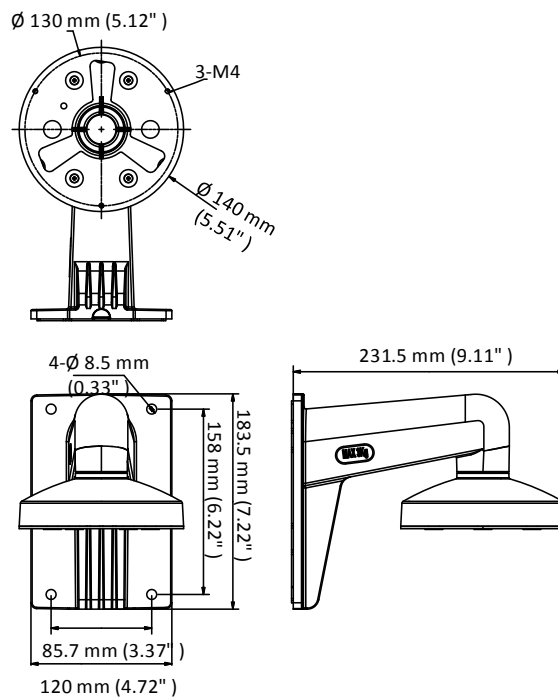

DS-1273ZJ-140-DM45

Wall Mount

Feature

- Aluminum alloy with surface spray treatment
- The cap design facilitates the installation
- Applies to both indoor conditions, and outdoor conditions

Dimension

Available Model

DS-1273ZJ-140-DM45

Parameter

Model	DS-1273ZJ-140-DM45
Parameters	Wall Mount
Appearance	Hikvision White
Material	Aluminum Alloy
Dimension	$\varnothing 140\text{ mm} \times 183.5\text{ mm} \times 231.5\text{ mm}$ (5.51" \times 7.22" \times 9.11")
Weight	907 g (2.0 lb.)

Note

- The mount should be installed on the flat wall
- Waterproof rubber is necessary for the outdoor application.
- The wall must be capable of supporting at least 3 times as much as the total weight of the camera, and the mount.
- The mount's maximum load capacity is 3 kg (6.6 lb.).