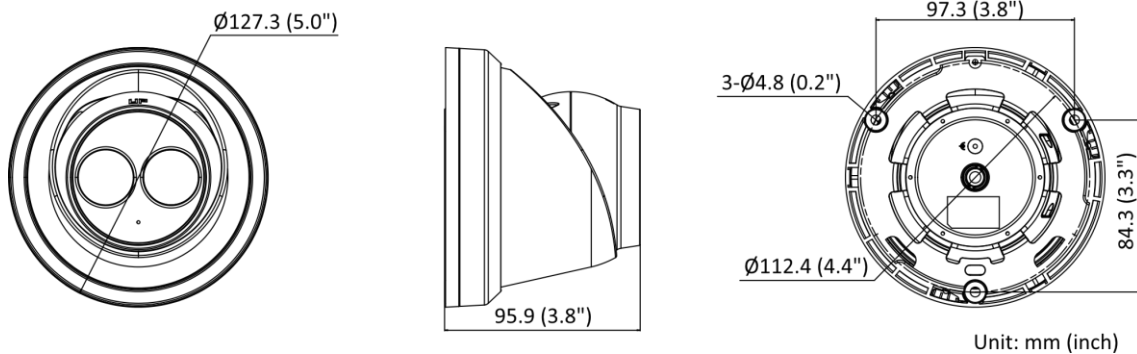

▪ **Dimension**

▪ **Accessory**

▪ **Optional**

DS-1271ZJ-130-TRL Pendant Mount	DS-1276ZJ-SUS (Black) Corner Mount	DS-1281ZJ-M (Black) Inclined Ceiling Mount	DS-1275ZJ-SUS Vertical Pole Mount	DS-1271ZJ-130-TRL (Black) Pendant Mount
DS-1280ZJ-DM8 (Black) Junction Box	DS-1281ZJ-M Inclined ceiling mount	DS-1273ZJ-130B-TRL Wall mount	DS-1276ZJ-SUS Corner mount	DS-1275ZJ-SUS (Black) Vertical Pole Mount
DS-1273ZJ-130-TRL (Black) Wall Mount	DS-1280ZJ-DM8 Junction box	DS-1273ZJ-130-TRL Wall mount