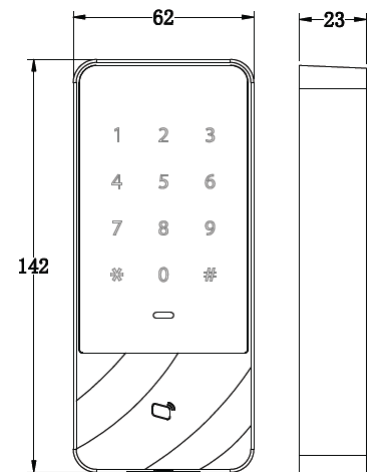

BCS-CKA-M1Z

Standalone Controller Card reader with keyboard

- Support 30000 cards & 60000 records
- Combination card&password
- Interface TCP/IP for PC
- Interface Wiegand / RS-485
- Door time out alarm, intrusion alarm, duress alarm and tamper alarm
- Function Anti-passback
- Protection IP66
- Support 128 efficient time and holiday schedules
- Watch dog function ensure device free from halting
- Power supply 9~15V DC

BCS-CKA-M1Z

Standalone Controller Card reader with keyboard

Processor	32bit
Input	Door sensor x 1, Exit button x 1
Output	Relay x 1 (Door lock)
Read Format	13.56MHz
Read Range	1~2cm
Response Time	<0.1s
Cardholders	30000
Records	60000
Management	General, VIP, Guest, Patrol, Black list, Duress
Alarm	Door time out alarm, Intrusion alarm, Duress alarm, Tamper alarm
Period Setting	128 group
Interface PC	RJ45 (10/100M)
Interface reader	Wiegand26/34, RS485
Sound	buzzer
Keyboard	Sensitive touch keypad with blue backlight
Power supply	DC 9-15V/100mA
Working environment	-30°C to +60°C RH ≤90%
Dimensions	62.0mm×142.0mm×23.0mm
Weight	0.5kg
Casing	IP66