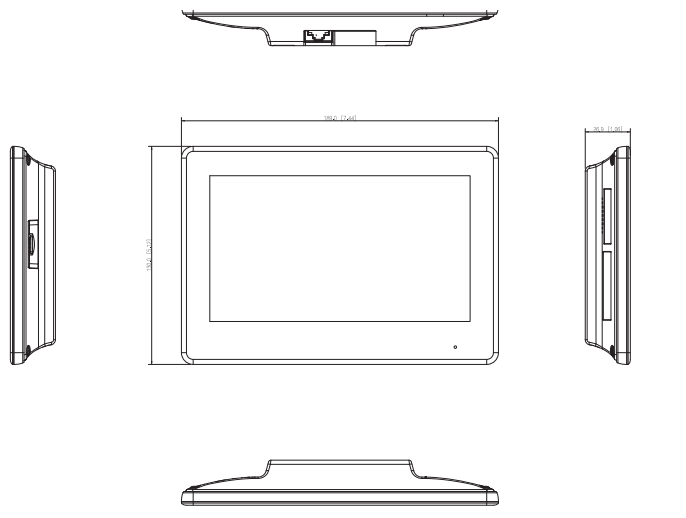

Performance

Casing	PC + ABS
--------	----------

Port

Alarm Input	6
Alarm Output	1
Power Output	1 (12 V/200 mA)
Door Bell	Yes (use any alarm input port)
Network	One 10/100 Mbps Ethernet

General

Appearance Color	White/Black
Power Supply	12 VDC 1 A Standard PoE (36–57 V, 0.35 A)
Installation	Surface mount
Certifications	CE; FCC
Dimensions	189.0 mm × 130.0 mm × 26.9 mm (7.44" × 5.12" × 1.06")

Ordering Information

Type	Model	Description
IP Indoor Monitor	DHI-VTH5421HW-W/ DHI-VTH5421HB-W	IP & Wi-Fi Indoor Monitor

Installation

Dimensions (mm[inch])

Application