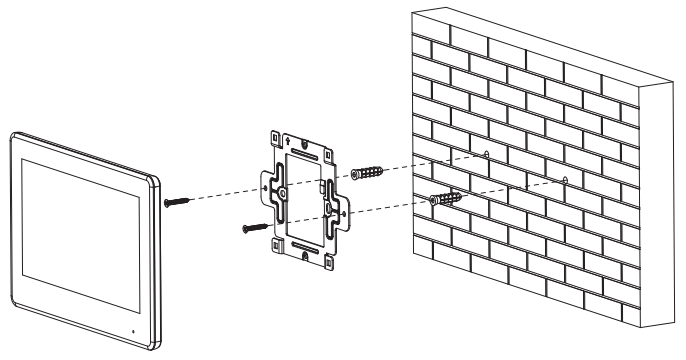

VTH5 Series | DHI-VTH5421HW-W/DHI-VTH5421HB-W

Operating Temperature	-10 °C to +55 °C (+14 °F to 131 °F)
Operating Humidity	10%-95% RH (non-condensing)
Operating Altitude	Beneath 3000 m (9842.52 ft)
Power Consumption	Standby ≤ 2 W; working ≤ 6 W
Net Weight	0.35 kg (0.78 lb)
Gross Weight	0.56 kg (1.23 lb)

Ordering Information

Type	Model	Description
IP Indoor Monitor	DHI-VTH5421HW-W/ DHI-VTH5421HB-W	IP & Wi-Fi Indoor Monitor

Installation